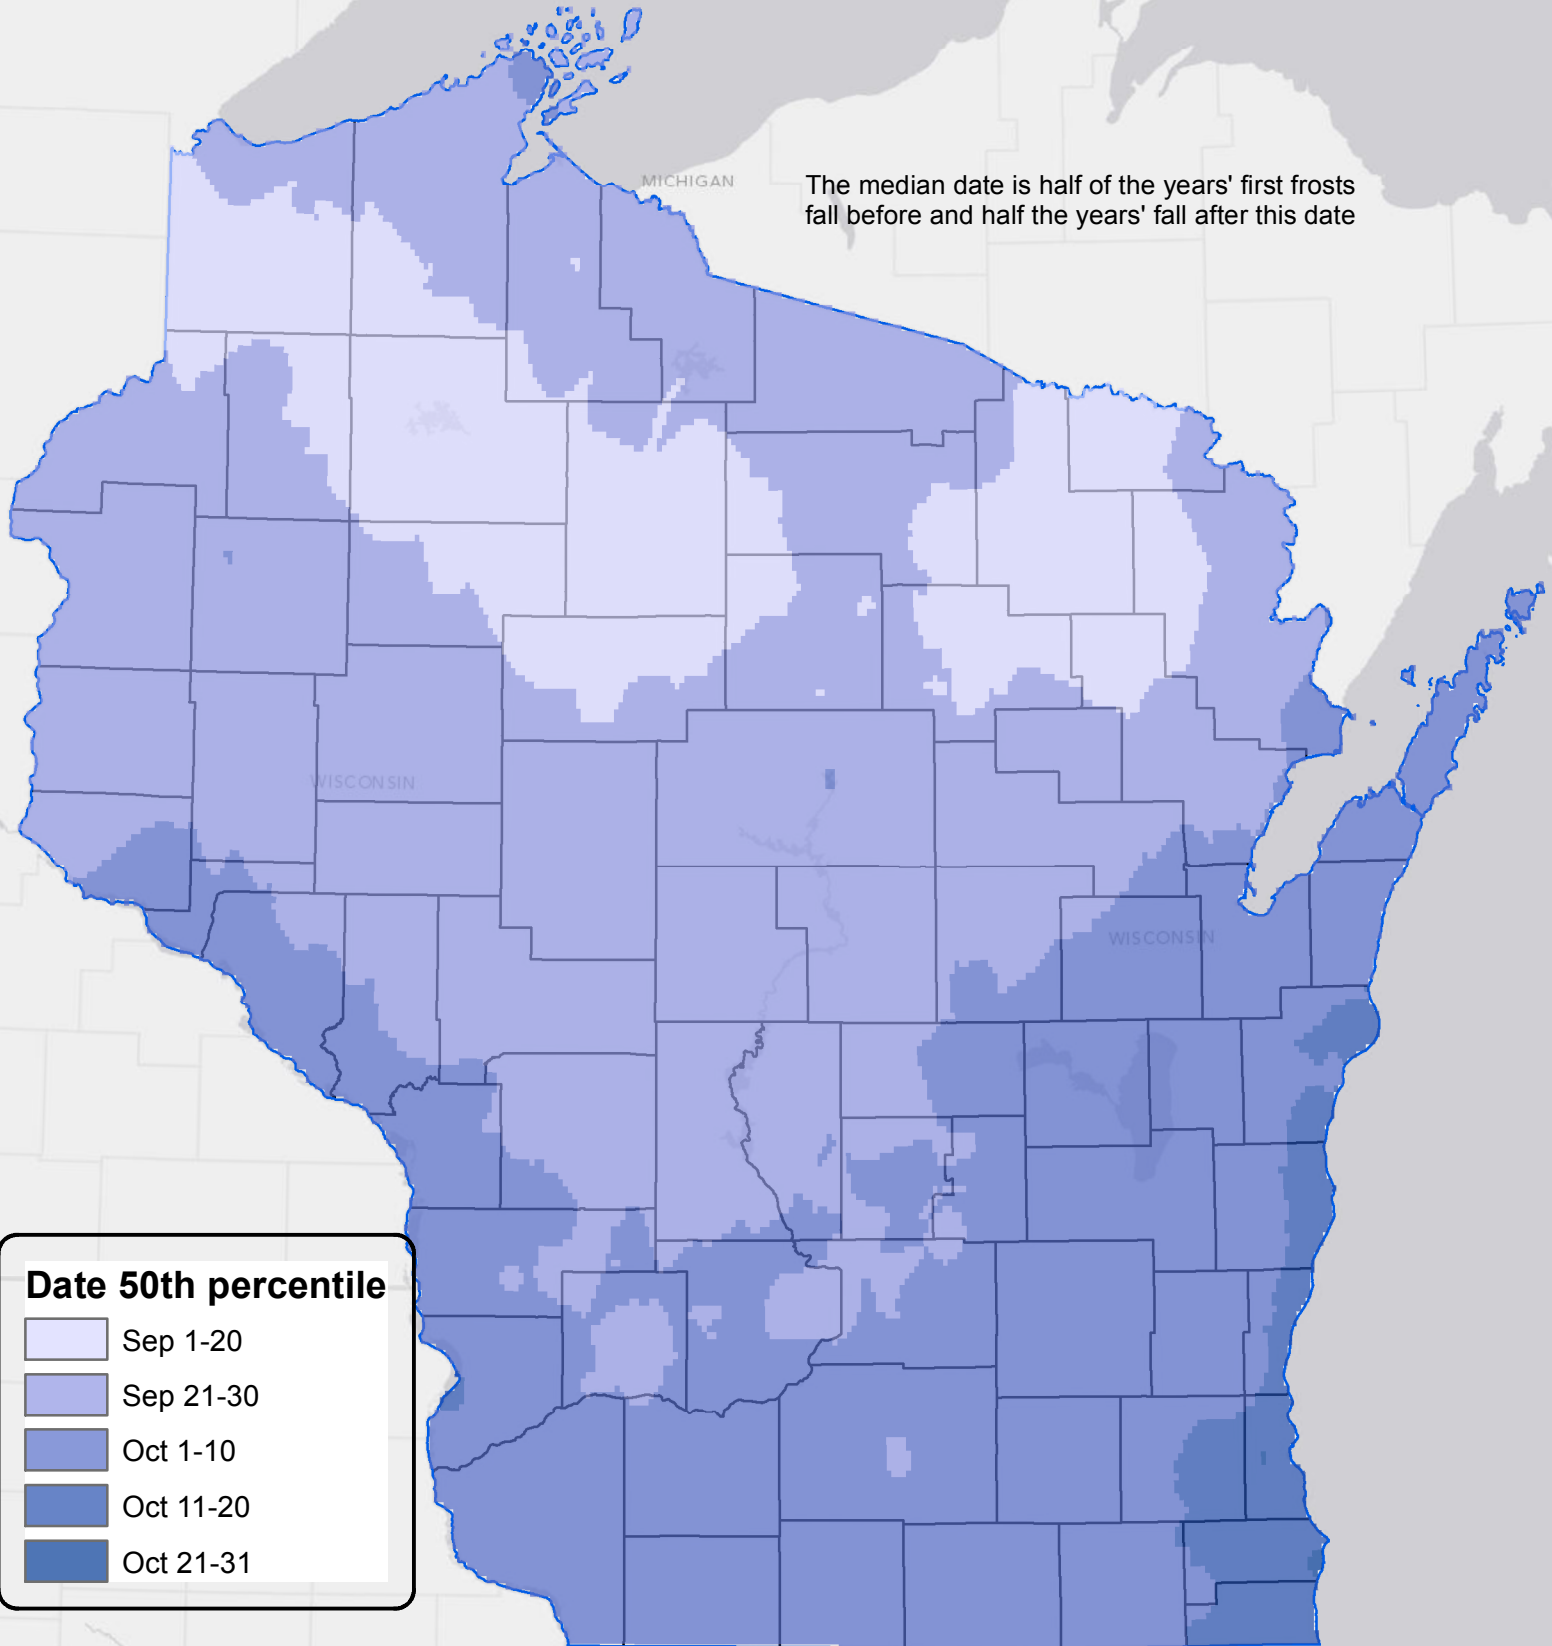

Wisconsin Fall Frost

Median date of first 32°F frost

The median date is half of the years' first frosts fall before and half the years' fall after this date

Date 50th percentile

-  Sep 1-20
-  Sep 21-30
-  Oct 1-10
-  Oct 11-20
-  Oct 21-31